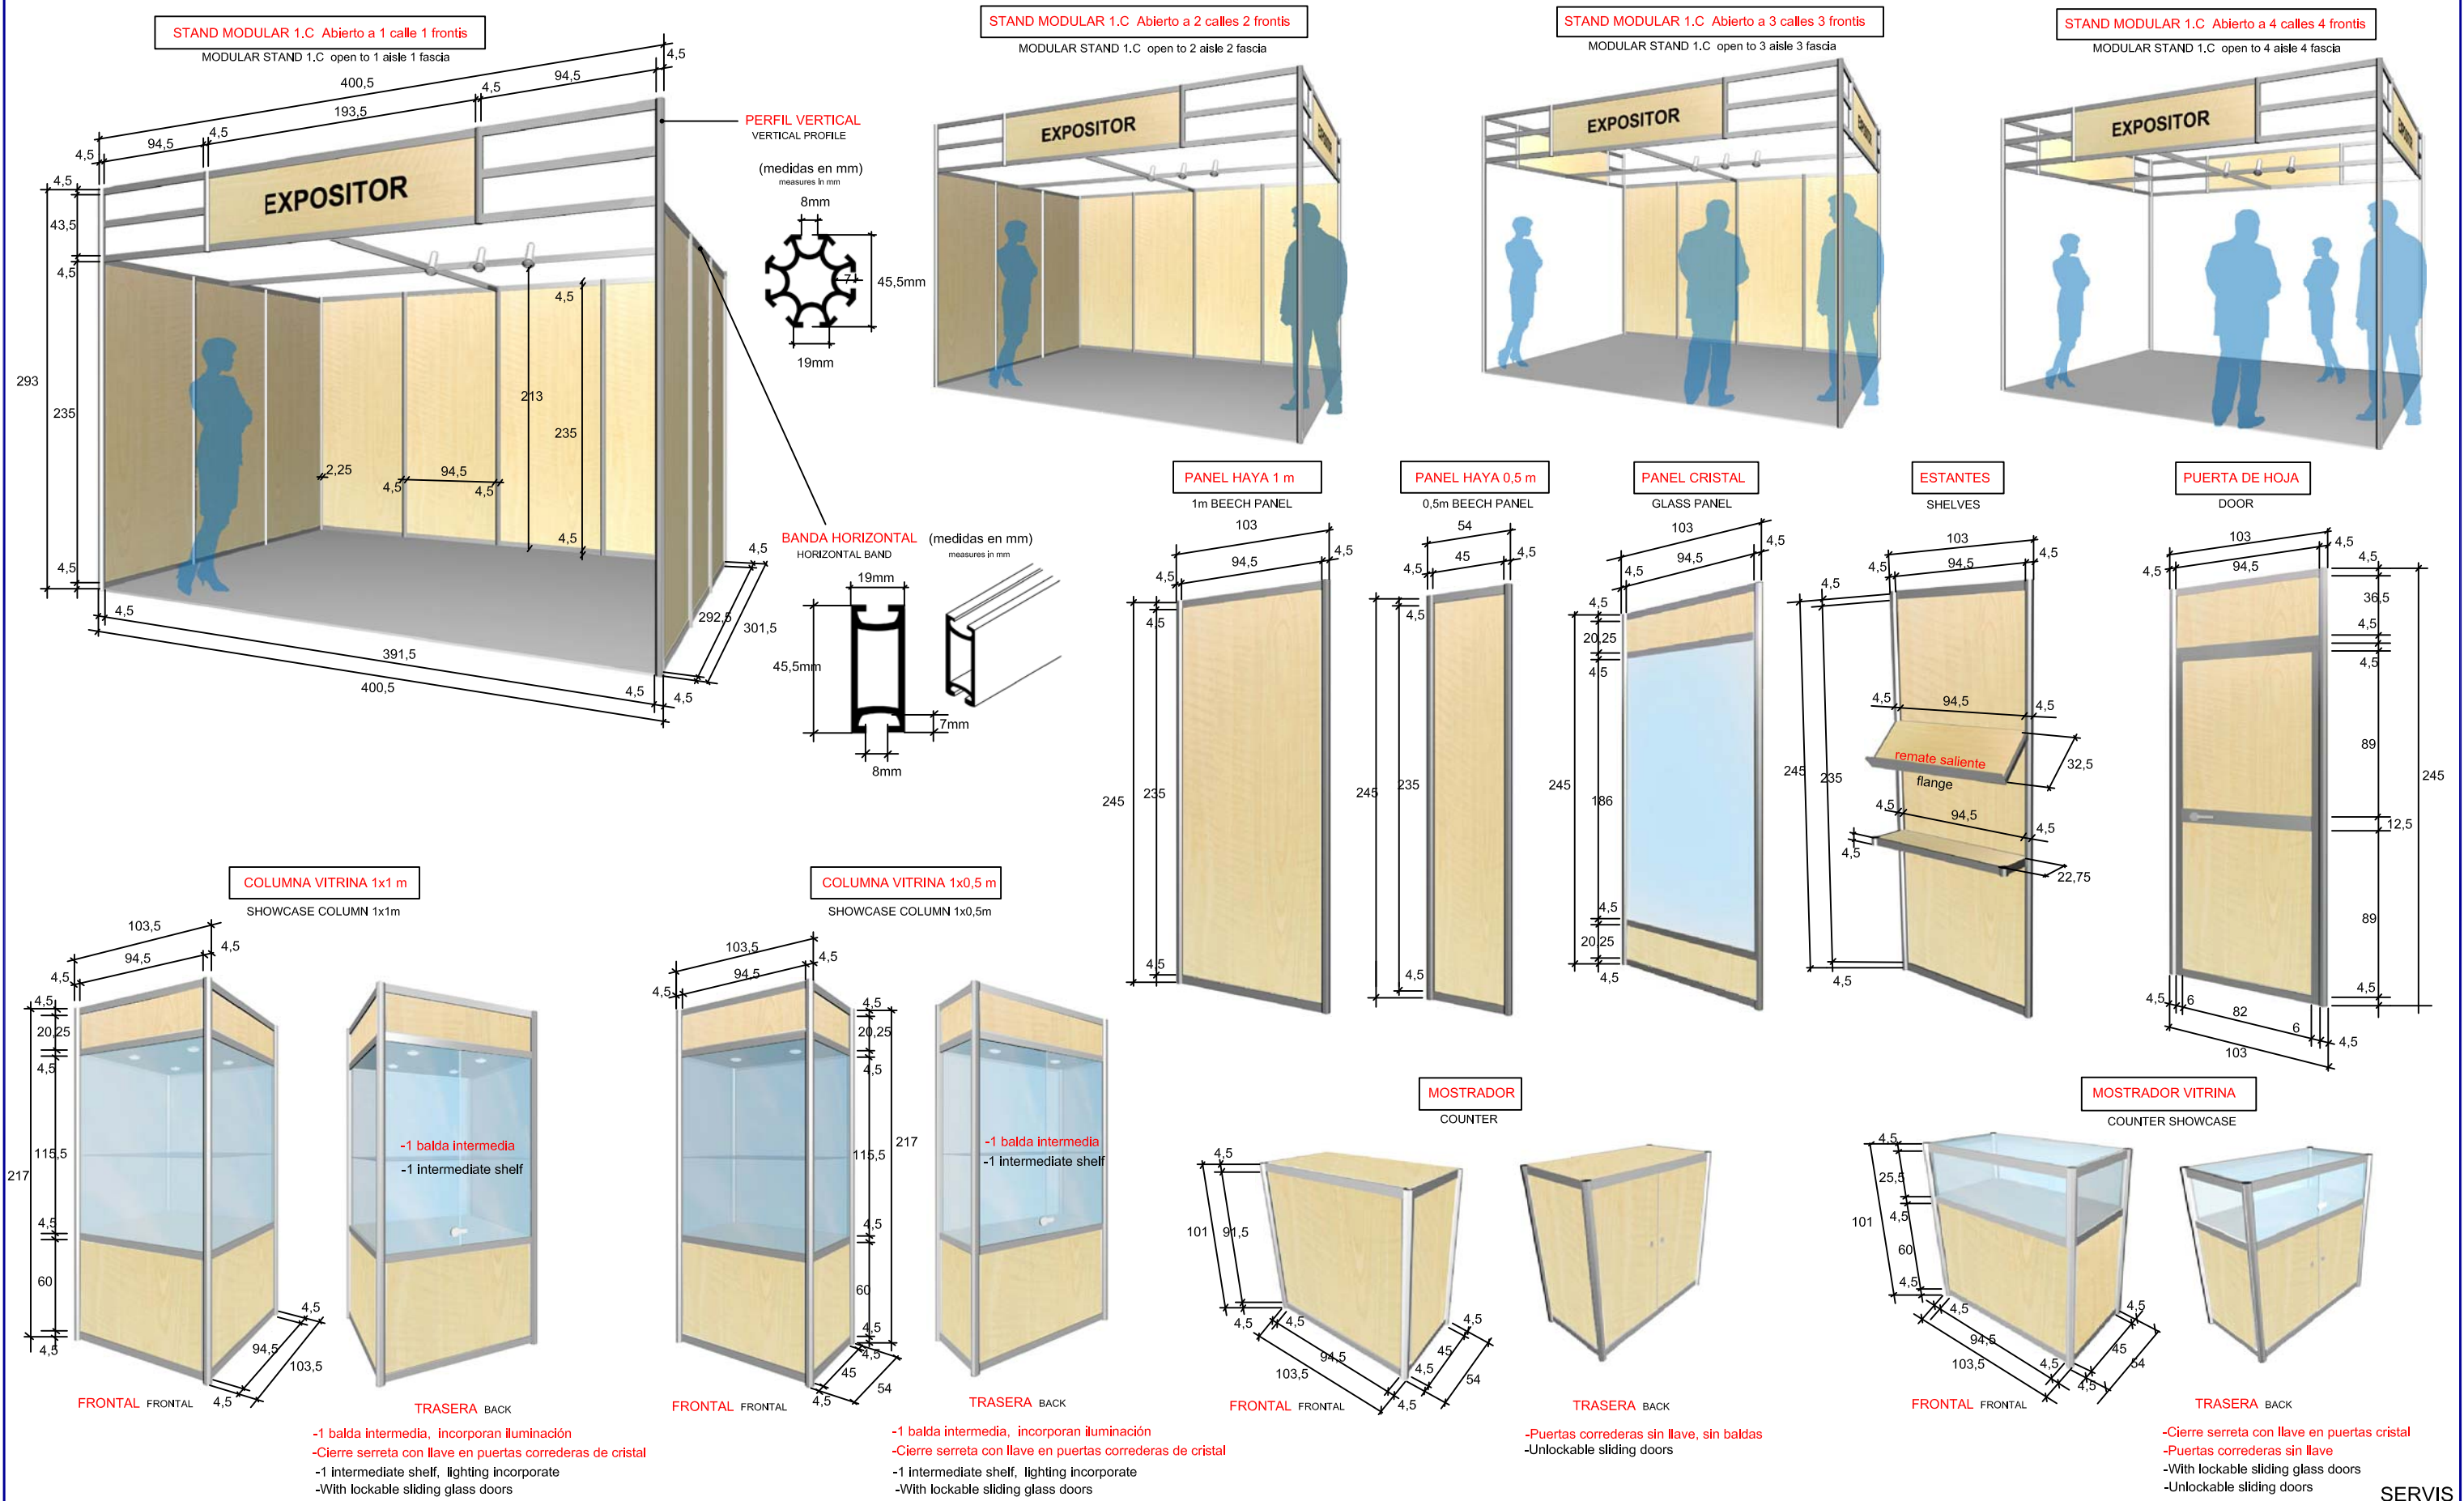

STAND MODULAR 1.C y COMPLEMENTOS ADAPTABLES.

MODULAR STAND 1.C and ADAPTABLE ACCESSORIES.

Importante : Medidas aprox. en cm

Important : measures approx. in cm